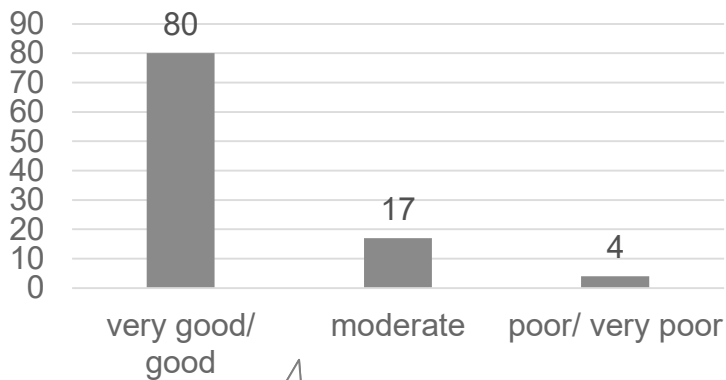

Show report

2023

➤ Statistics ➤

Visitor: 7.543

Exhibitor: 208

Net exhibition area in sqm: 9.464

Visitor survey

➤ Visitor survey – Germany/ International* & Federal State ➤

*registration information

Visitor survey – Federal state TOP 3

Visitor survey – Interest in the offer*

*Multiple choice

Visitor survey – Position in company

Visitor survey – General assesment and Intention of recommendation

Overall rating 2,0

Visitor survey – Decision making authority

*Other 6% student/ pupil and other not working

Exhibitor survey

Exhibitor survey – General assesment

*Multiple choice

Exhibitor survey – Intention of recommendation