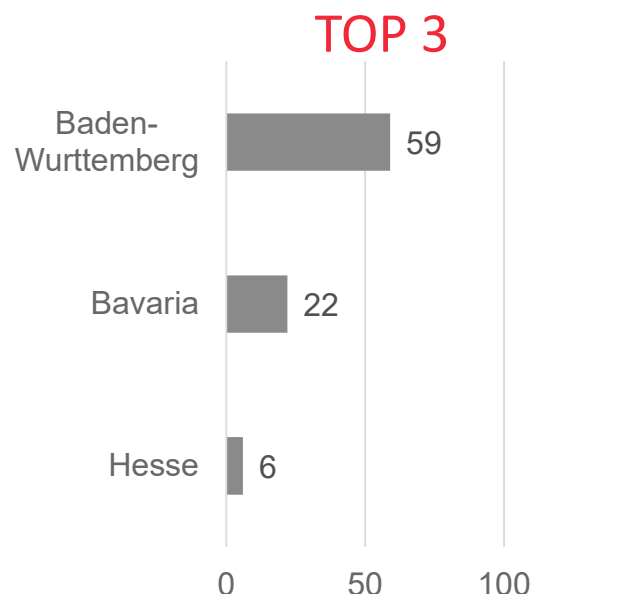

Show report

2023

➤ Statistics ➤

Visitor: 7.543

Exhibitor: 208

Net exhibition area in sqm: 9.464

Visitor survey

➤ Visitor survey – Germany/ International* & Federal State ➤