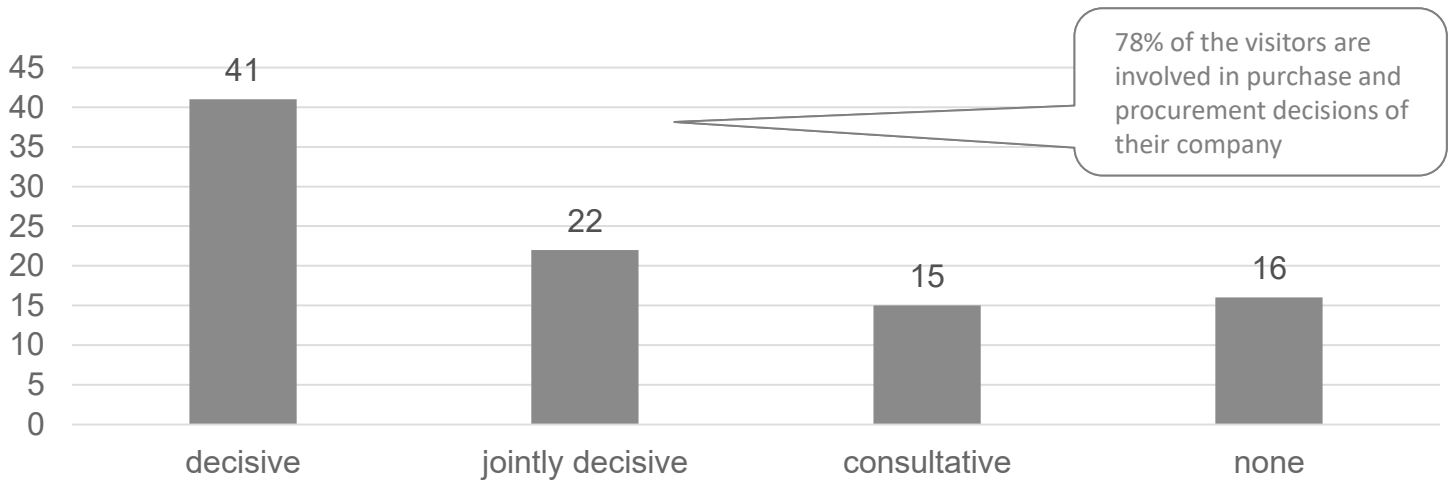

Show report

2023

➤ Statistics ➤

Visitor: 7.543

Exhibitor: 208

Net exhibition area in sqm: 9.464

Visitor survey

➤ Visitor survey – Germany/ International* & Federal State ➤

*registration information

Visitor survey – Federal state TOP 3

Visitor survey – Interest in the offer*

*Multiple choice

Visitor survey – Position in company

Visitor survey – General assesment and Intention of recommendation

Overall rating 2,0

Visitor survey – Decision making authority

*Other 6% student/ pupil and other not working

Exhibitor survey

Exhibitor survey – General assesment

*Multiple choice

Exhibitor survey – Intention of recommendation