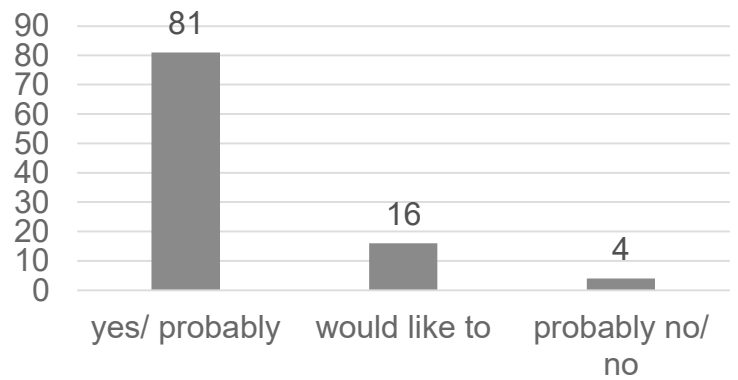

Show report

2023

➤ Statistics ➤

Visitor: 7.543

Exhibitor: 208

Net exhibition area in sqm: 9.464

Visitor survey

➤ Visitor survey – Germany/ International* & Federal State ➤

*registration information

Visitor survey – Federal state TOP 3

Visitor survey – Interest in the offer*

*Multiple choice

Visitor survey – Position in company

Visitor survey – General assesment and Intention of recommendation

Overall rating 2,0

Visitor survey – Decision making authority

*Other 6% student/ pupil and other not working

Exhibitor survey

Exhibitor survey – General assesment

*Multiple choice

Exhibitor survey – Intention of recommendation