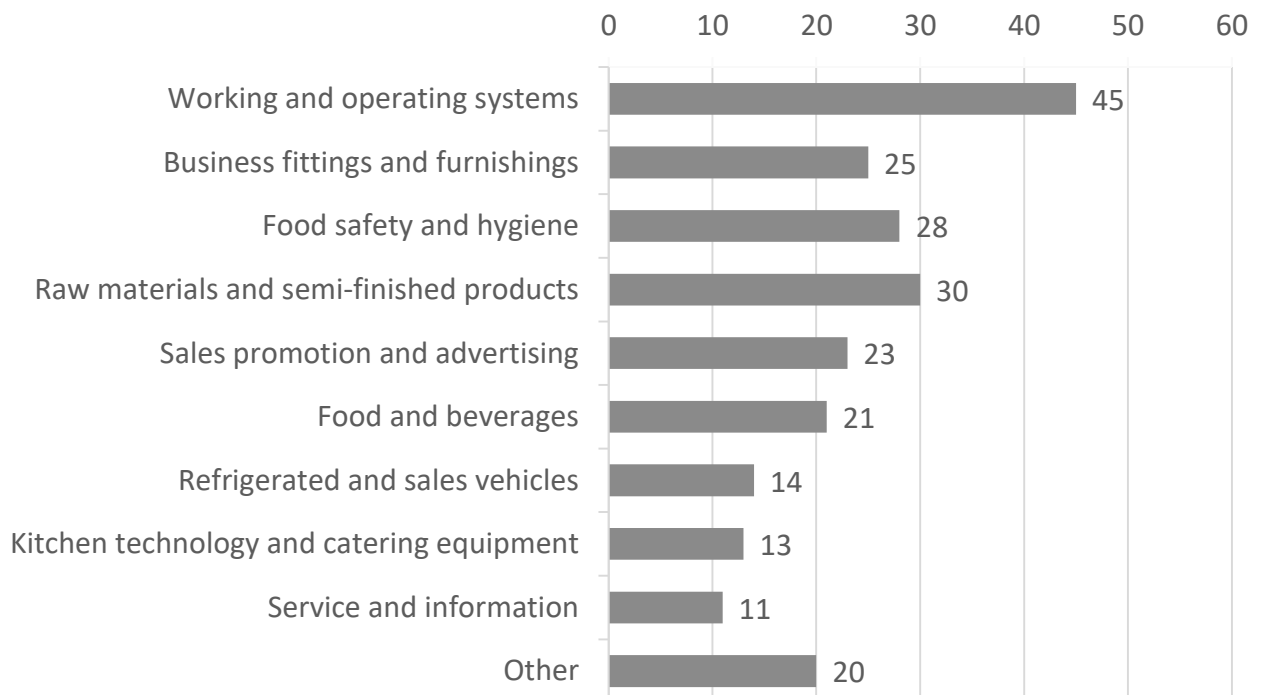

Show report

2023

➤ Statistics ➤

Visitor: 7.543

Exhibitor: 208

Net exhibition area in sqm: 9.464

Visitor survey

➤ Visitor survey – Germany/ International* & Federal State ➤

*registration information

Visitor survey – Federal state TOP 3

Visitor survey – Interest in the offer*

*Multiple choice

Visitor survey – Position in company

Visitor survey – General assesment and Intention of recommendation

Overall rating 2,0

Visitor survey – Decision making authority

*Other 6% student/ pupil and other not working

Exhibitor survey

Exhibitor survey – General assesment

*Multiple choice

Exhibitor survey – Intention of recommendation