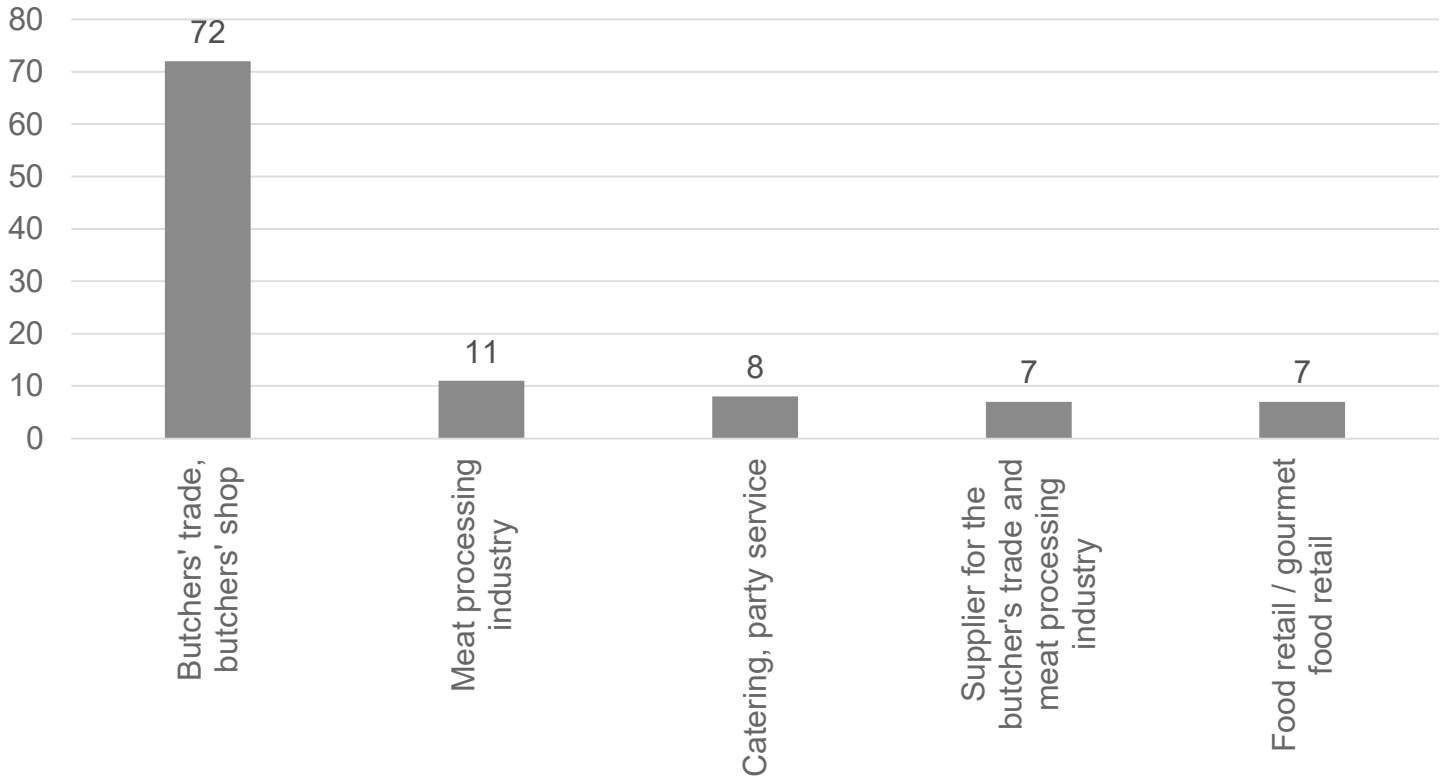

Show report

2023

➤ Statistics ➤

Visitor: 7.543

Exhibitor: 208

Net exhibition area in sqm: 9.464

Visitor survey

➤ Visitor survey – Germany/ International* & Federal State ➤

*registration information

Visitor survey – Federal state TOP 3

Visitor survey – Interest in the offer*

*Multiple choice

Visitor survey – Position in company

Visitor survey – General assesment and Intention of recommendation

Overall rating 2,0

Visitor survey – Decision making authority

*Other 6% student/ pupil and other not working

Exhibitor survey

Exhibitor survey – General assesment

*Multiple choice

Exhibitor survey – Intention of recommendation