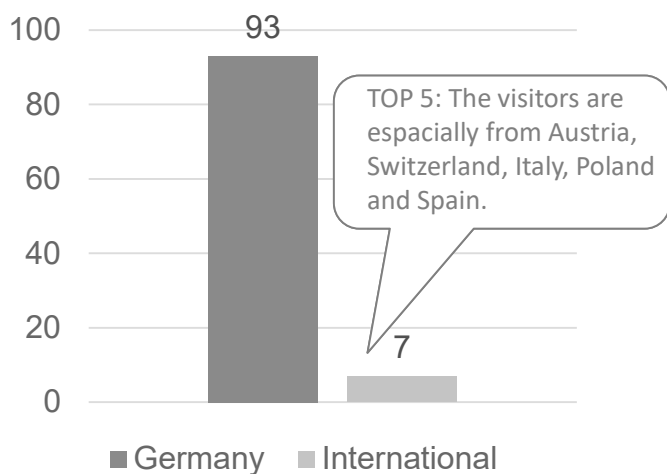

Show report

2023

➤ Statistics ➤

Visitor: 7.543

Exhibitor: 208

Net exhibition area in sqm: 9.464

Visitor survey

➤ Visitor survey – Germany/ International* & Federal State ➤

*registration information

Visitor survey – Federal state TOP 3

Visitor survey – Interest in the offer*

*Multiple choice

Visitor survey – Position in company

Visitor survey – General assesment and Intention of recommendation