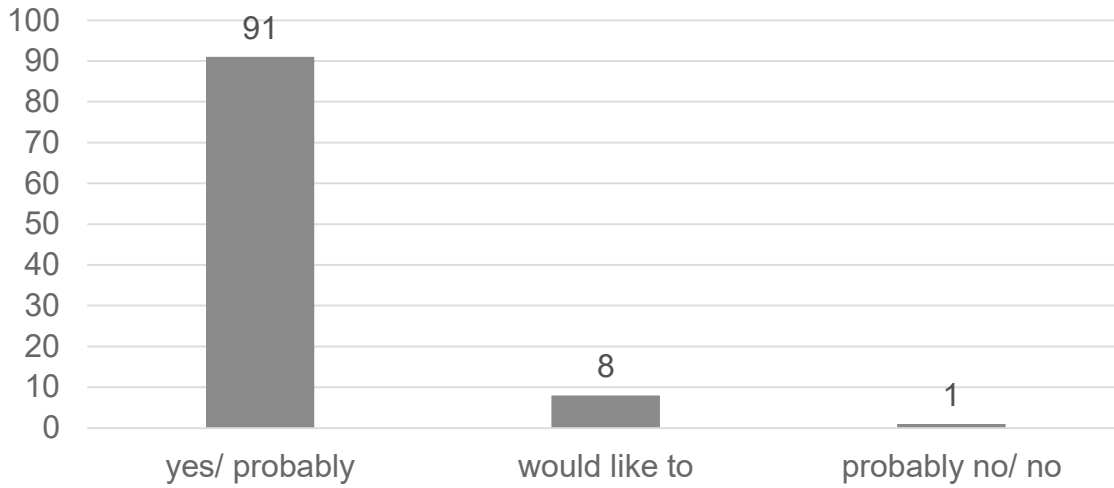

Show report

2023

➤ Statistics ➤

Visitor: 7.543

Exhibitor: 208

Net exhibition area in sqm: 9.464

Visitor survey

➤ Visitor survey – Germany/ International* & Federal State ➤

Overall rating 2,0

Visitor survey – Decision making authority

*Other 6% student/ pupil and other not working

Exhibitor survey

Exhibitor survey – General assesment

*Multiple choice

Exhibitor survey – Intention of recommendation