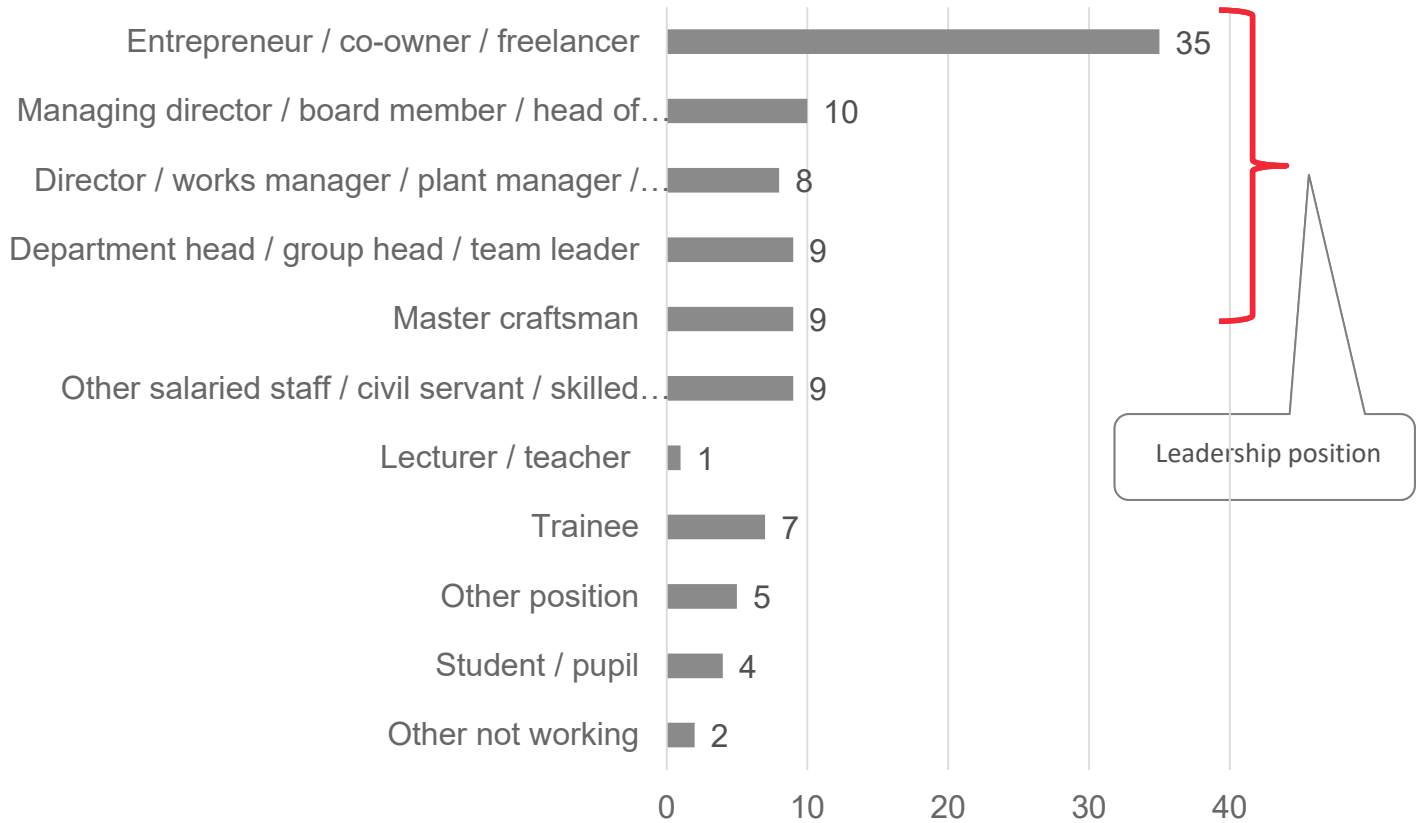

*registration information

Visitor survey – Federal state TOP 3

Visitor survey – Interest in the offer*

*Multiple choice

Visitor survey – Position in company

Visitor survey – General assesment and Intention of recommendation

Overall rating 2,0

Visitor survey – Decision making authority

*Other 6% student/ pupil and other not working

Exhibitor survey

Exhibitor survey – General assesment

*Multiple choice

Exhibitor survey – Intention of recommendation