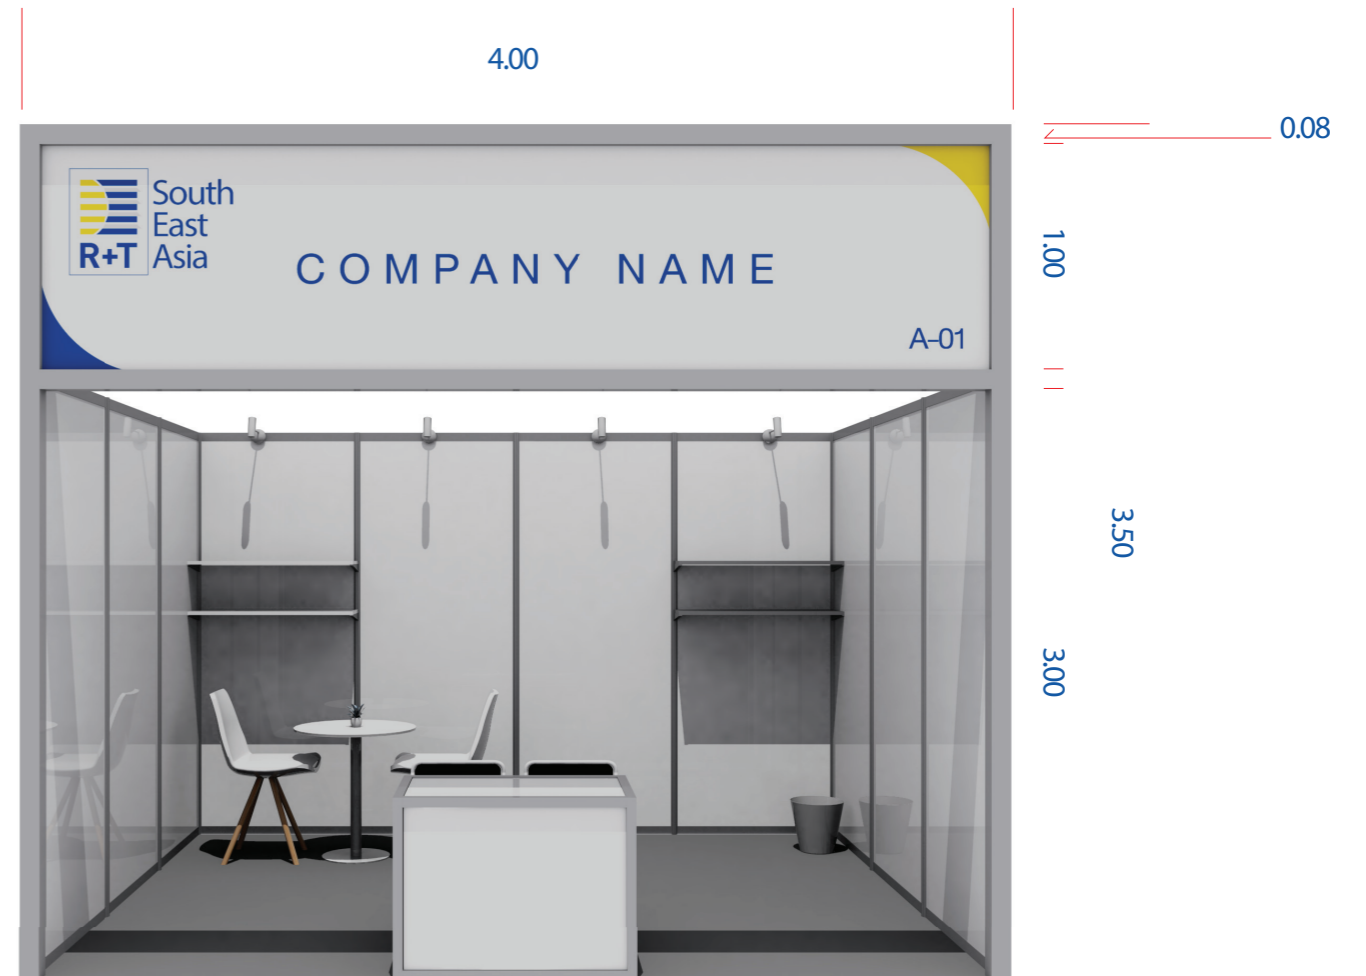

FRONTVIEW.