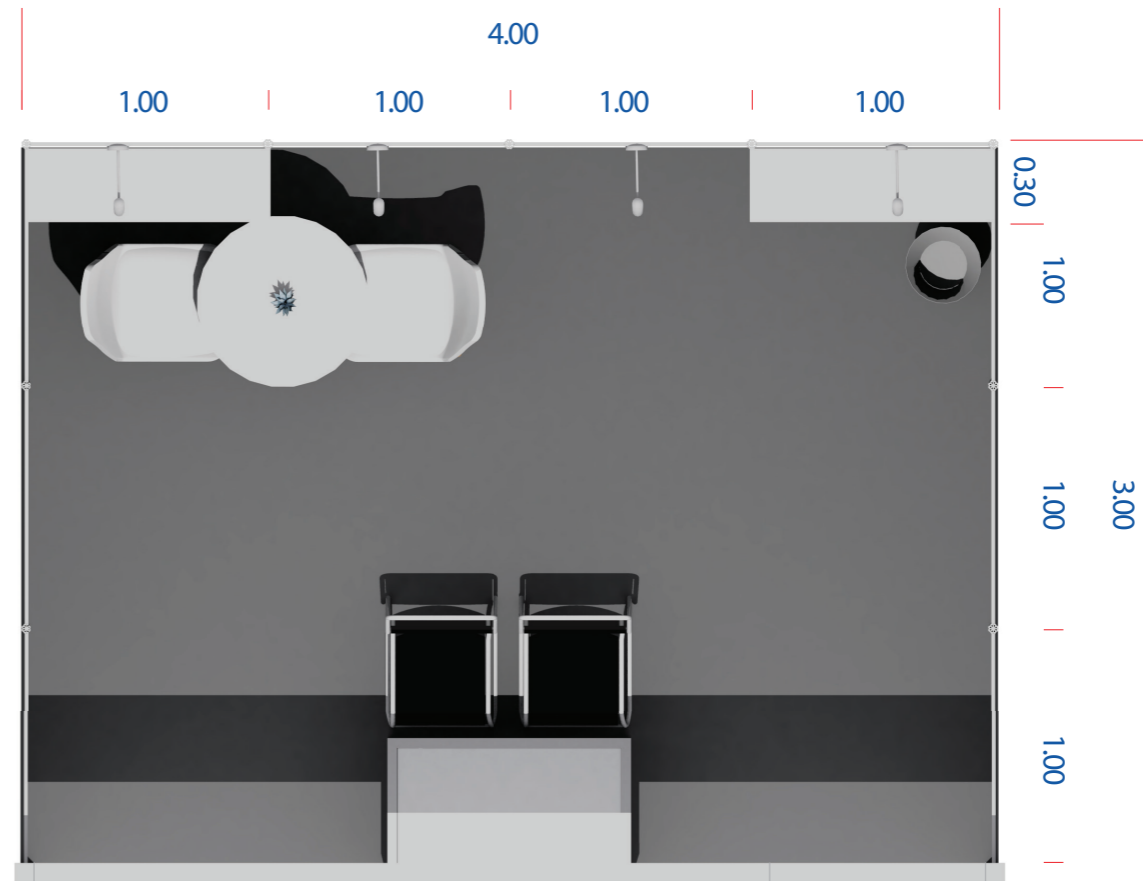

DIMENTION.

STANDARD BOOTH 4.00 X 3.00 m.		
NO.-	DESCRIPTION	QTY.
1.	Information Counter Size 1.00 X 0.50.X 0.75 m.	1
2.	Chair	4
3.	Round Table	1
4.	Shelf	4
5.	Waste Basket	1
6.	Power Socket 220V/5A Single Phase	1
7.	Long_Arm Sportlight LED.	4
8.	Carpet	12 Sqm.
9.	Logo Inkjet On PP Board 4 mm. Size 1.00 X 4.00 m.	1

TOPVIEW.

PERSPECTIVE.

FRONTVIEW.