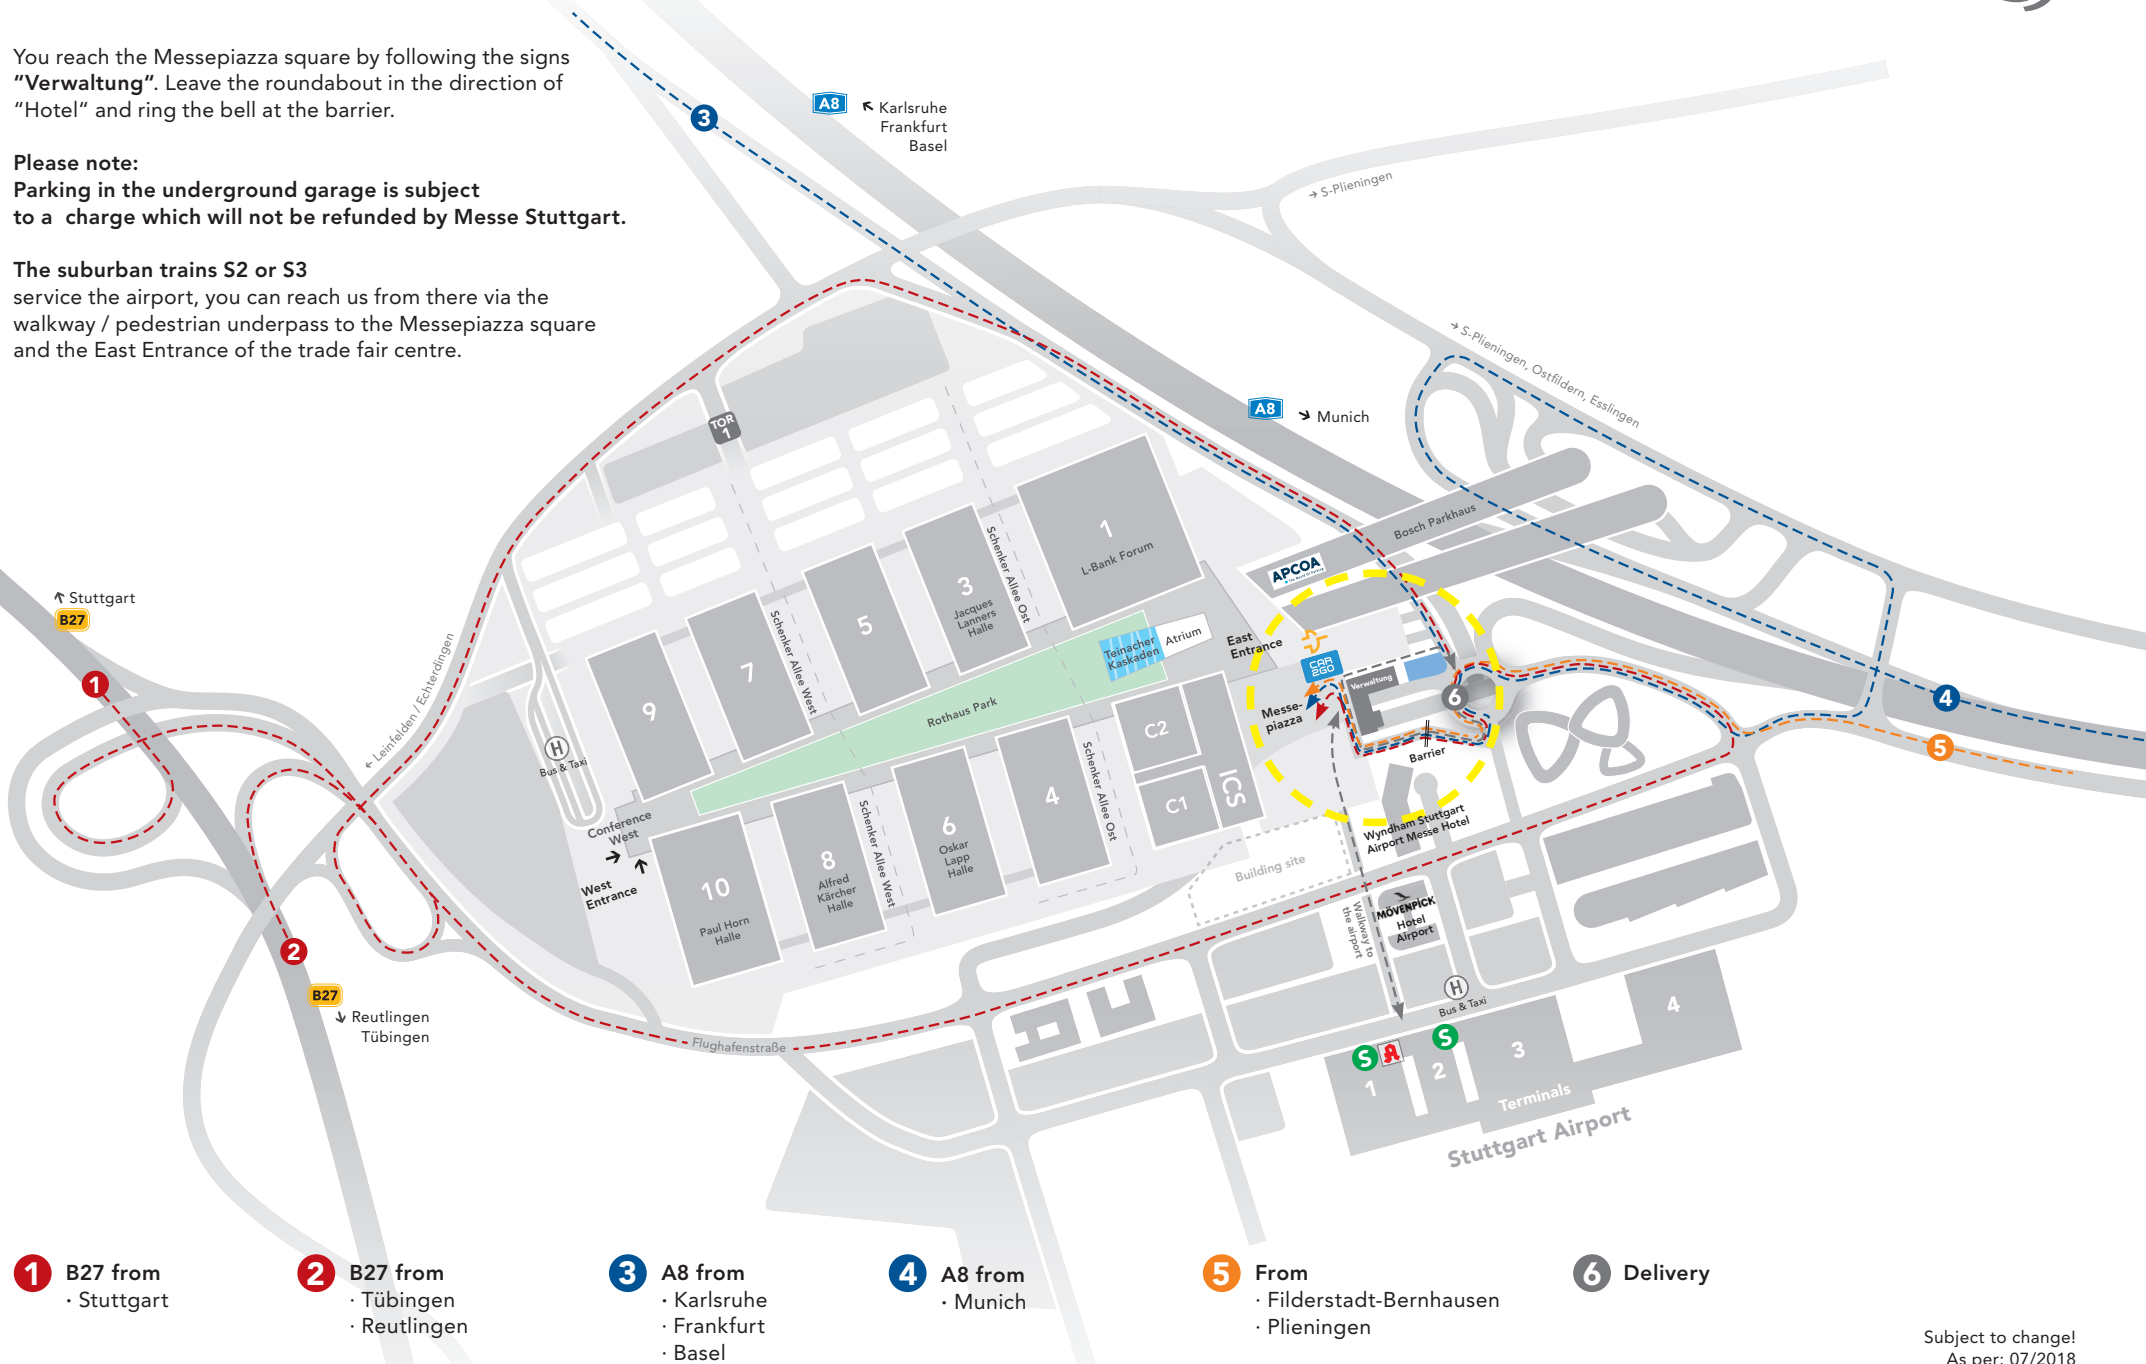

Access to the Messepiazza square of Messe Stuttgart

You reach the Messepiazza square by following the signs "Verwaltung". Leave the roundabout in the direction of "Hotel" and ring the bell at the barrier.

Please note:

Parking in the underground garage is subject to a charge which will not be refunded by Messe Stuttgart.

The suburban trains S2 or S3

service the airport, you can reach us from there via the walkway / pedestrian underpass to the Messepiazza square and the East Entrance of the trade fair centre.

1 B27 from
· Stuttgart

2 B27 from
· Tübingen
· Reutlingen

3 A8 from
· Karlsruhe
· Frankfurt
· Basel

4 A8 from
· Munich

5 From
· Filderstadt-Bernhausen
· Plieningen

6 Delivery