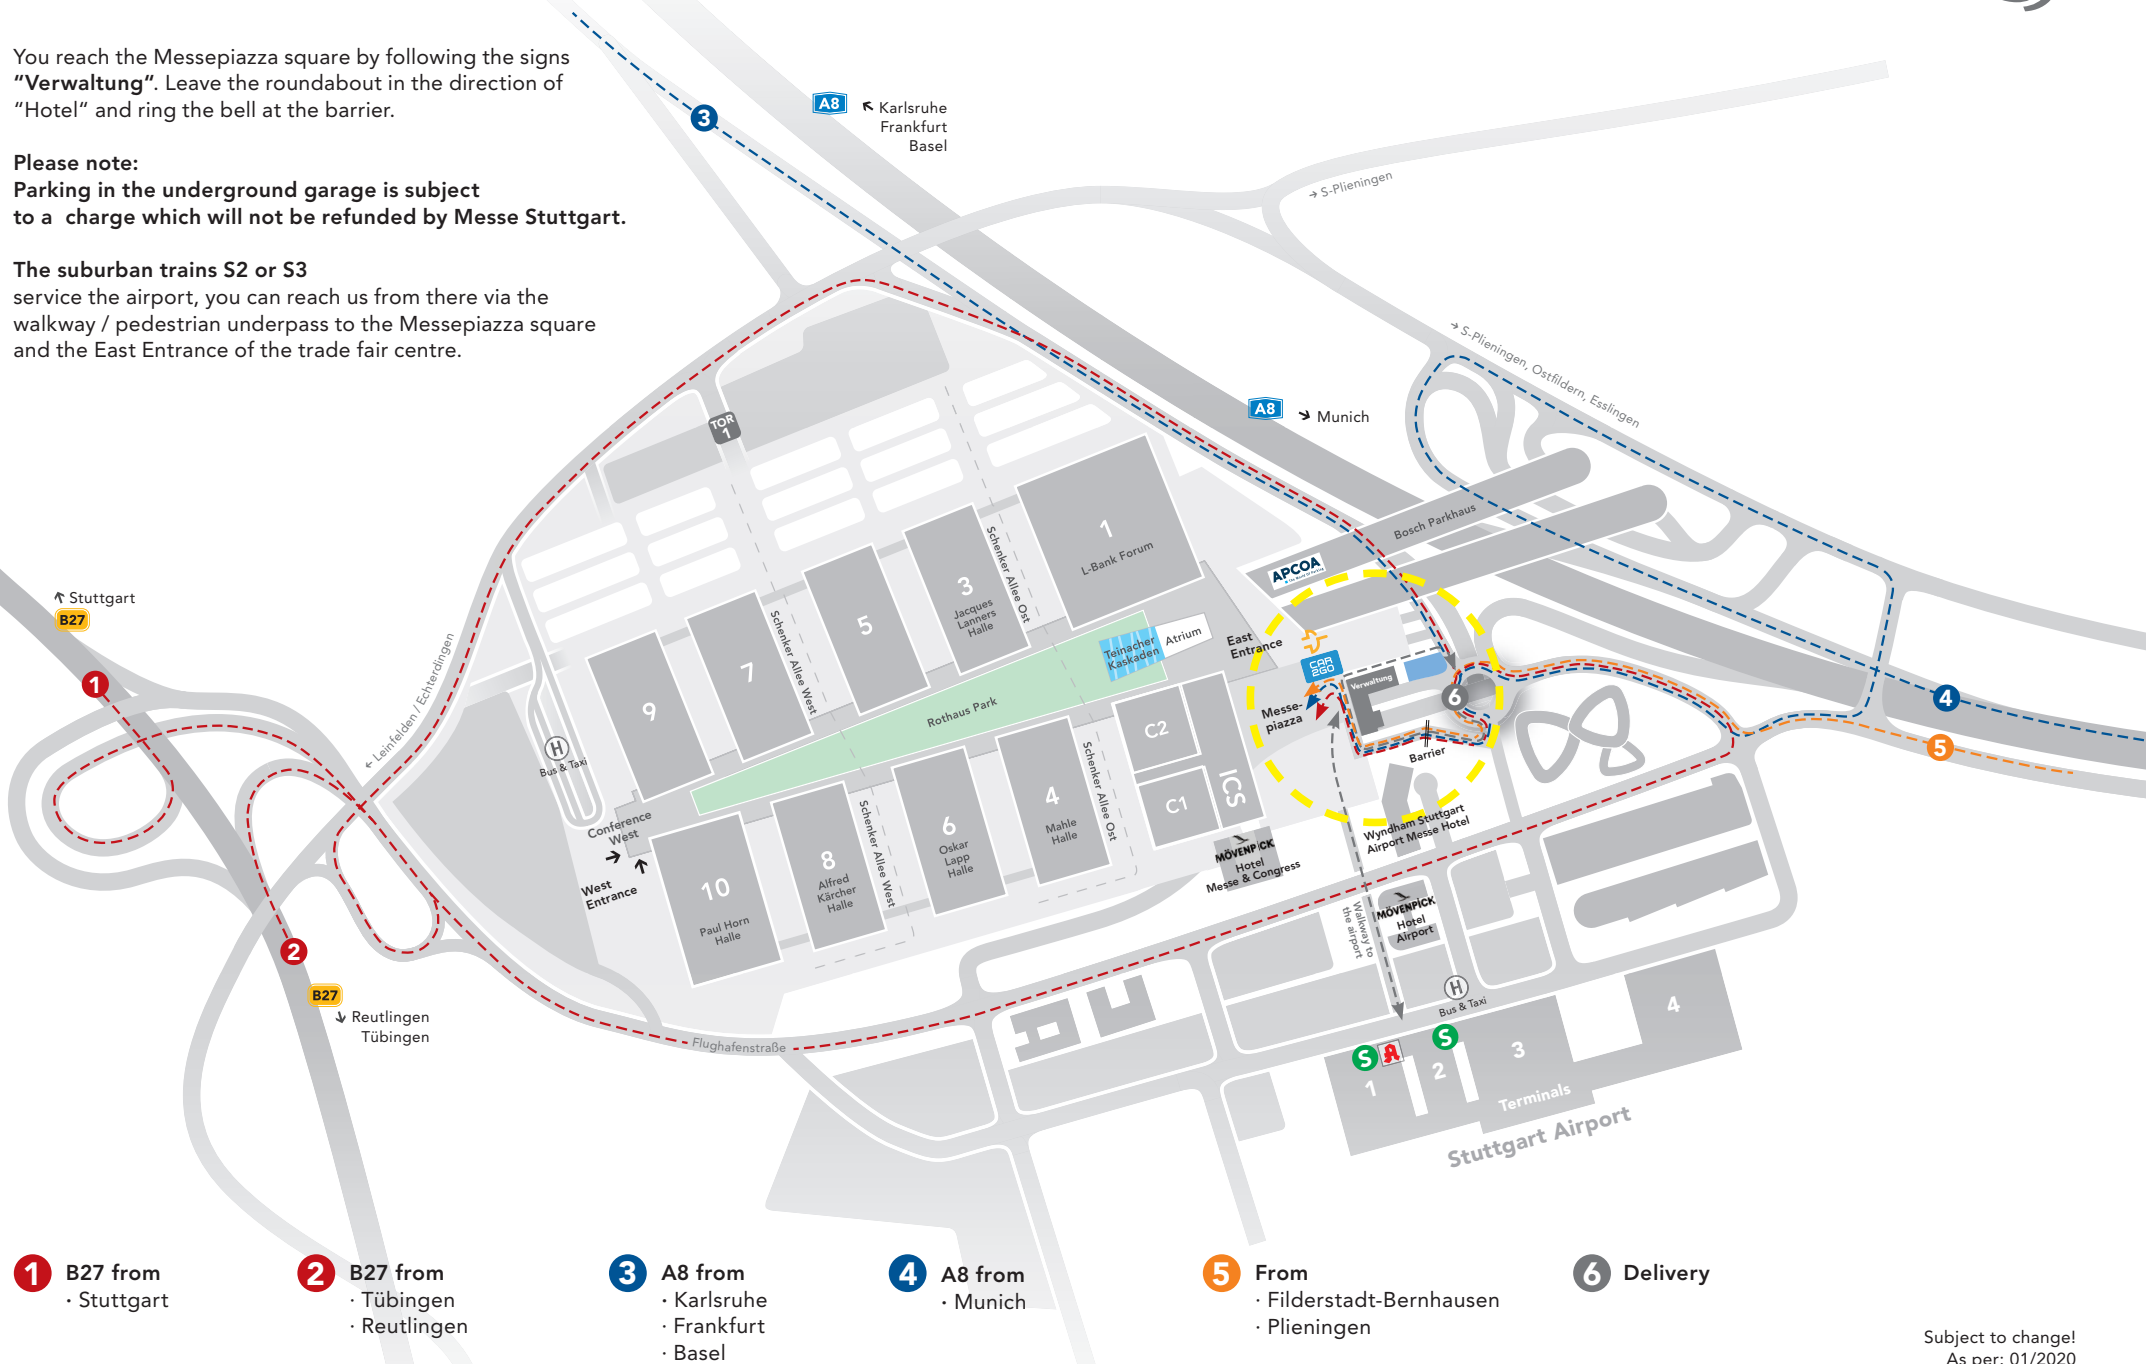

Access to the Messepiazza square of Messe Stuttgart

You reach the Messepiazza square by following the signs "Verwaltung". Leave the roundabout in the direction of "Hotel" and ring the bell at the barrier.

Please note:

Parking in the underground garage is subject to a charge which will not be refunded by Messe Stuttgart.

The suburban trains S2 or S3

service the airport, you can reach us from there via the walkway / pedestrian underpass to the Messepiazza square and the East Entrance of the trade fair centre.

1 B27 from
· Stuttgart

2 B27 from
· Tübingen
· Reutlingen

3 A8 from
· Karlsruhe
· Frankfurt
· Basel

4 A8 from
· Munich

5 From
· Filderstadt-Bernhausen
· Plieningen

6 Delivery