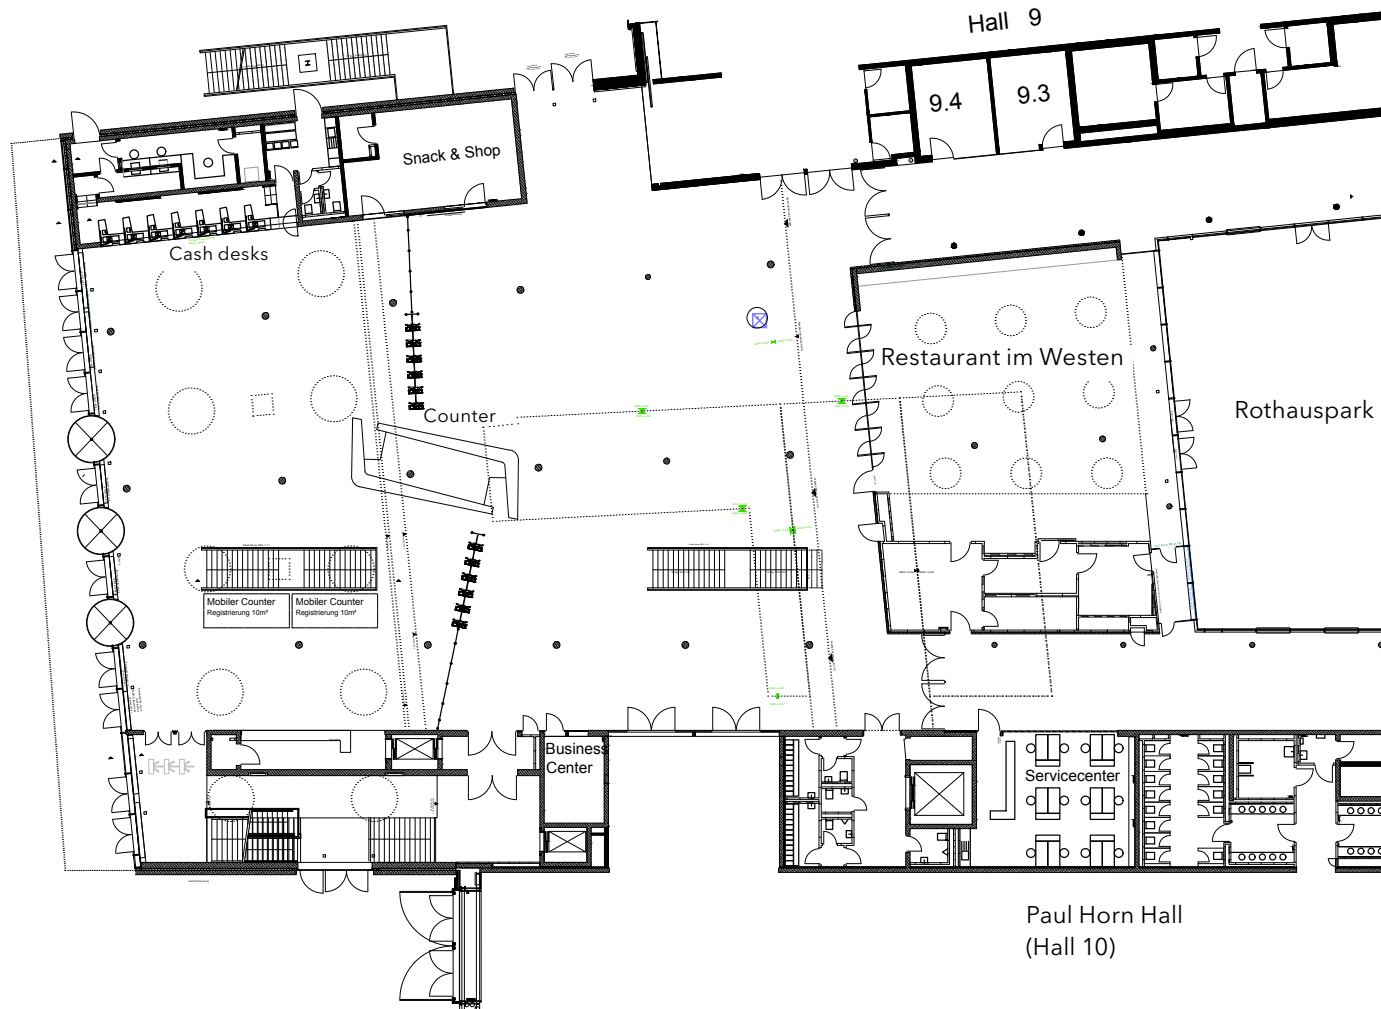

Entrance West

Messe Stuttgart's new Entrance West stretches across 1,440 square metres, offering plenty of space for meetings and seminars. It will provide all of the necessary service facilities to the adjoining halls, including an info counter, cash desks, lavatories, a Bathroom for Everyone, a service center for exhibitors, a business centre, a Snack & Shop, and the Restaurant im Westen.

Entrance West

● Column 🚒 Hydrant 🧯 Fire extinguisher 🚪 Emergency exit

Total floor space: 1,440 m²

General information

- Natural light
- Floor loading capacity: 10 kN/m²
- Floor composition: artificial stone

Facilities

- Business centre
- Counter
- Service centre
- Cash desks
- Cloak room (lower level)
- Lavatories (lower level)
- Snack & Shop
- Restaurant im Westen
- Visitor registration point
- Access control system (turnstiles)
- Access to Conference West (upper level)

Barrier free access

The lower and upper level can be accessed barrier free with an elevator. There is also a Bathroom for Everyone.