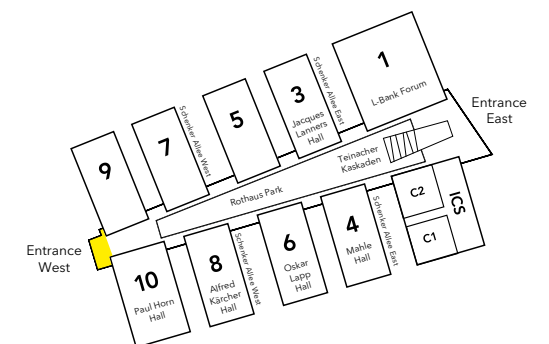

Entrance West

Messe Stuttgart's new Entrance West stretches across 1,440 square metres, offering plenty of space for meetings and seminars. It will provide all of the necessary service facilities to the adjoining halls, including an info counter, cash desks, lavatories, a Bathroom for Everyone, a service center for exhibitors, a business centre, a Snack & Shop, and the Restaurant im Westen.

Entrance West

● Column 🚒 Hydrant 🧯 Fire extinguisher 🚪 Emergency exit

Total floor space: 1,440 m²

General information

- Natural light
- Floor loading capacity: 10 kN/m²
- Floor composition: artificial stone

Facilities

- Business centre
- Counter
- Service centre
- Cash desks
- Cloak room (lower level)
- Lavatories (lower level)
- Snack & Shop
- Restaurant im Westen
- Visitor registration point
- Access control system (turnstiles)
- Access to Conference West (upper level)

Barrier free access

The lower and upper level can be accessed barrier free with an elevator. There is also a Bathroom for Everyone.