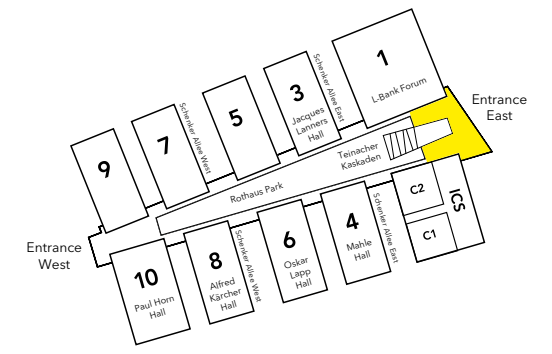

**Entrance East**  
**Ground Floor**

Spanning 15,000 square metres, the Entrance East area offers ample room for various gatherings and events. The service facilities on hand include cash desks, cloak rooms, and a visitor registration point.

Part of the space available can also be used in combination with the Atrium.

Trade Fair Grounds and Halls

## Entrance East

## Ground Floor