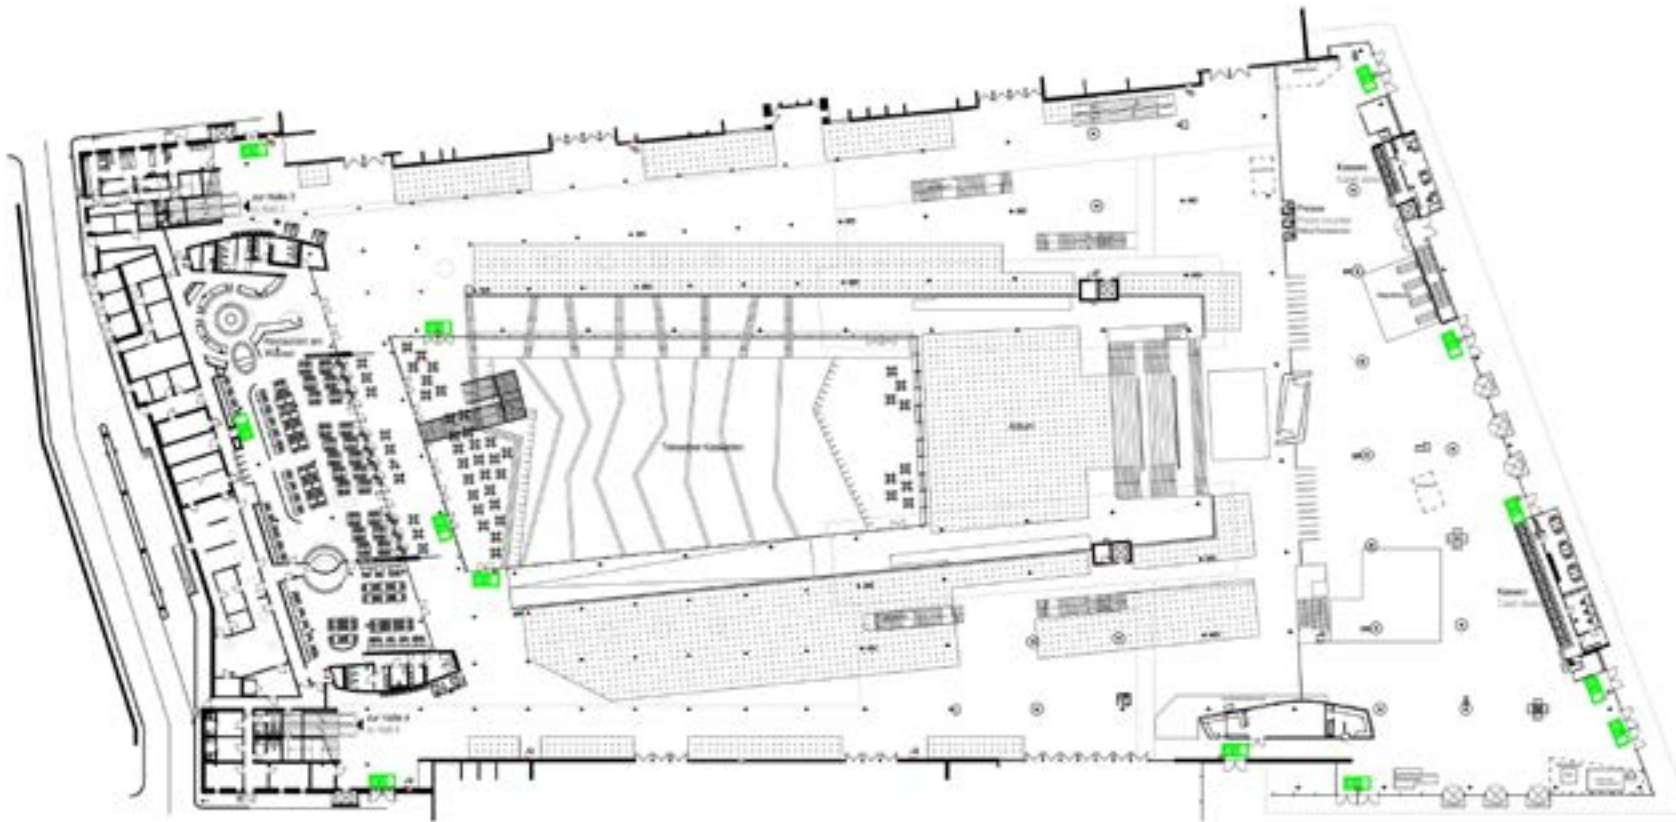

**Entrance East**  
**Ground Floor**

Spanning 15,000 square metres, the Entrance East area offers ample room for various gatherings and events. The service facilities on hand include cash desks, cloak rooms, and a visitor registration point.

## Entrance East

## Ground Floor

### Area

- Total floor space: 15,000 m<sup>2</sup>
- Area available for allocation: 2,886 m<sup>2</sup>
- Special area available for allocation: 527 m<sup>2</sup>