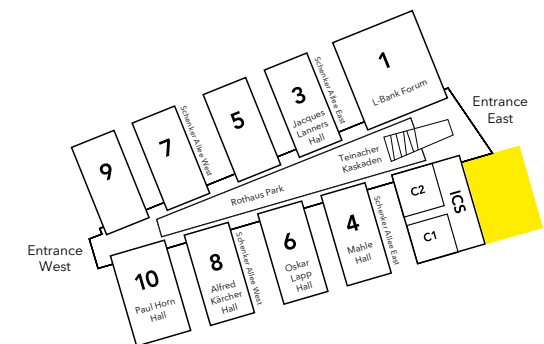

The Messepiazza

First-time visitors headed for the Entrance East or the ICS International Congress Center Stuttgart are in for an exciting introduction to our trade fair grounds: On their way, they'll cross the Messepiazza, which spans an impressive 9,250 square metres – 2,884 of which can be used for events.

The Messepiazza has also proven popular as the starting and finish line for test drives.

The Messepiazza

Area

- Total floor space: 9,250 m²
- Area available for allocation: 2,884 m²
- Special configurations available (subject to approval)

Advertising space

- 103 flagpoles
- 6 steles

Parking / logistics

- Underground car park (ICS, P22/23) with 950 spaces
- Bosch car park (P20/21) with 4,200 spaces
- 15 spaces for buses
- Taxi ranks