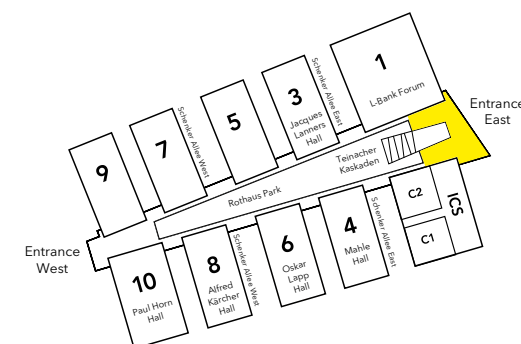

Entrance East

Lower Level

Atrium and Service Facilities

The lower level of the Entrance East houses Messe Stuttgart's Atrium, our service centre for exhibitors, a shop, a kindergarten, and our church forum (which includes a room for quiet reflection).

Thanks to its compelling view of the Teinacher Cascades, the Atrium is particularly suited to grand openings, evening programmes for exhibitors, and similar events.

Entrance East

Lower Level

Atrium and Service Facilities

Area

- Total floor space: 1,015 m²
- Area available for allocation: 654 m²
- Special area available for allocation: 118 m²

Seating capacity

- Banquet (round format) approx. 360
- Banquet (long format) approx. 588
- No seating approx. 800

Service facilities for visitors and exhibitors:

- Kindergarten
- Church forum
- Snack & Shop
- Project manager office
- Service centre
- Business Centre
- Florist
- Cash point
- Lavatories
- Room of silence
- Cloak room
- Hochland Café