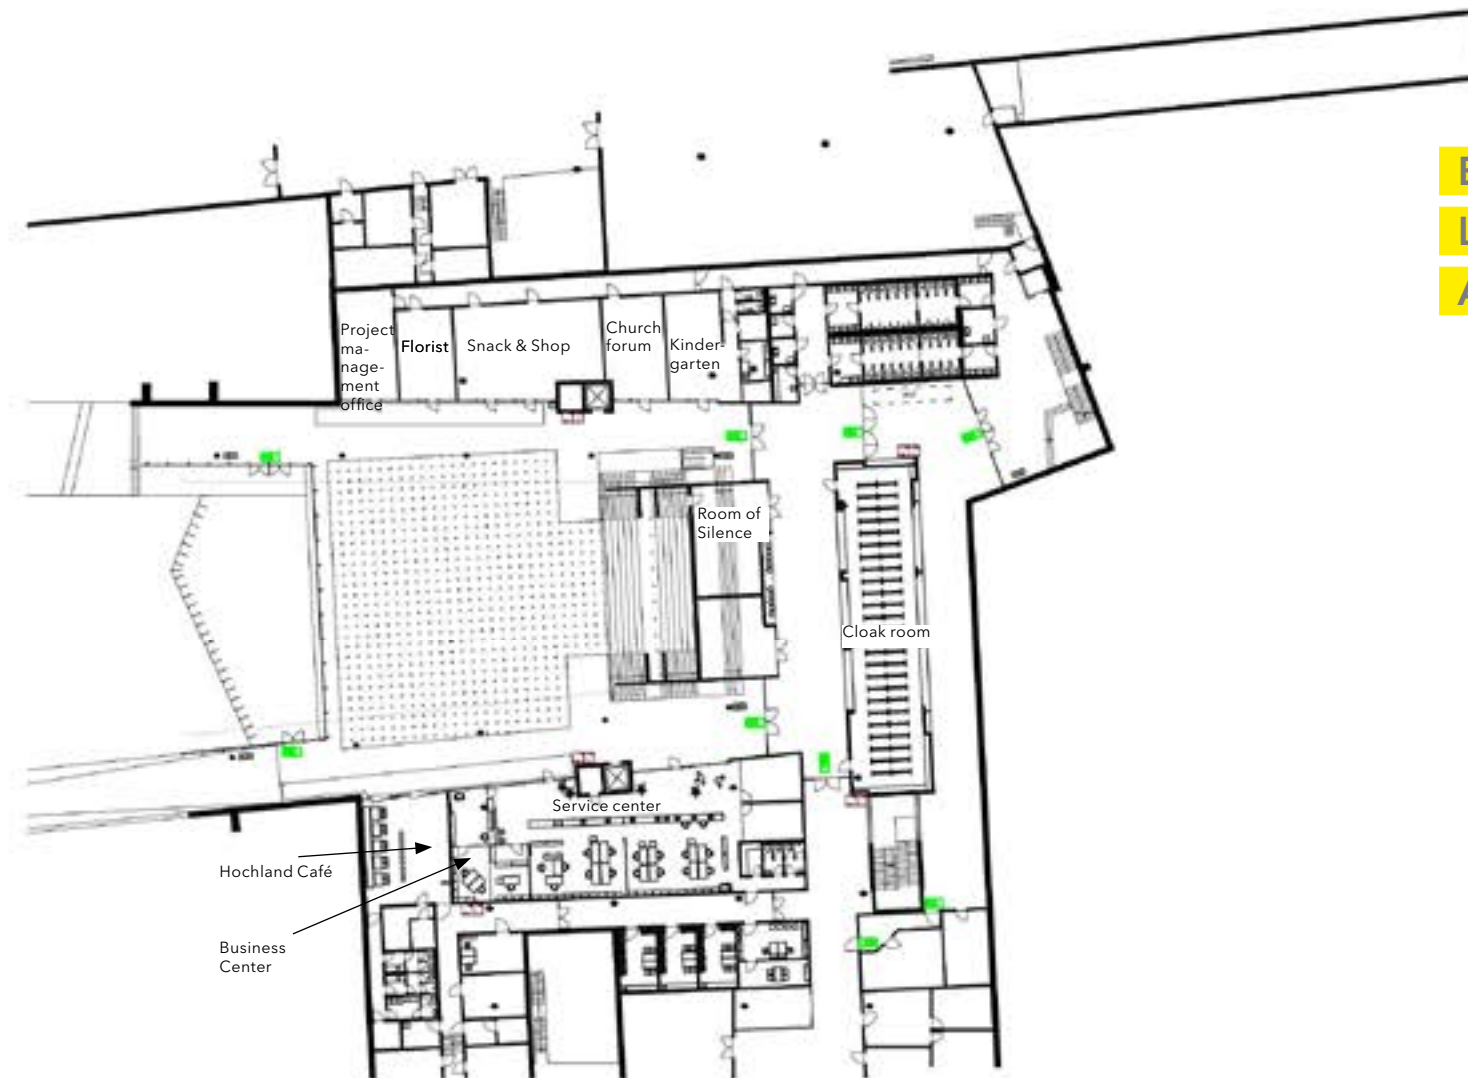

Entrance East

Lower Level

Atrium and Service Facilities

The lower level of the Entrance East houses Messe Stuttgart's Atrium, our service centre for exhibitors, a shop, a kindergarten, and our church forum (which includes a room for quiet reflection).

Thanks to its compelling view of the Teinacher Cascades, the Atrium is particularly suited to grand openings, evening programmes for exhibitors, and similar events.

Entrance East

Lower Level

Atrium and Service Facilities

Area

- Total floor space: 1,015 m²
- Area available for allocation: 654 m²
- Special area available for allocation: 118 m²

Seating capacity

- Banquet (round format) approx. 360
- Banquet (long format) approx. 588
- No seating approx. 800