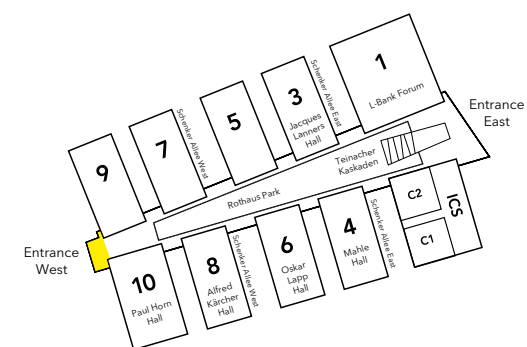

## Conference West

Located on the upper level of Messe Stuttgart's West Entrance, Conference West supports flexible configurations that can accommodate up to 743 people in one to four conference rooms. Guests can access the roof terrace from any of the conference rooms.

## Conference West

Paul Horn Hall (Hall 10)

### General information

- Conference rooms in the Entrance West area (upper level)
- 1-4 rooms (can be separated by partitions)
- Clearance height: 3.70 m

### Capacity

|             | m <sup>2</sup> | •••• |     |    |     |     |  |
|-------------|----------------|------|-----|----|-----|-----|--|
| W1          | 154            | 120  | 54  | 44 | 104 | 70  |  |
| W2          | 161            | 140  | 68  | 44 | 108 | 80  |  |
| W3          | 159            | 140  | 72  | 44 | 108 | 80  |  |
| W4          | 153            | 120  | 52  | 44 | 104 | 70  |  |
| W1+W2       | 315            | 352  | 128 | 68 | 244 | 150 |  |
| W2+W3       | 320            | 343  | 128 | 68 | 248 | 150 |  |
| W3+W4       | 312            | 353  | 128 | 68 | 244 | 150 |  |
| W1+W2+W3    | 474            | 555  | 208 | 96 | 344 | 240 |  |
| W2+W3+W4    | 473            | 546  | 208 | 96 | 344 | 240 |  |
| W1+W2+W3+W4 | 627            | 743  | 288 | -  | 484 | 300 |  |