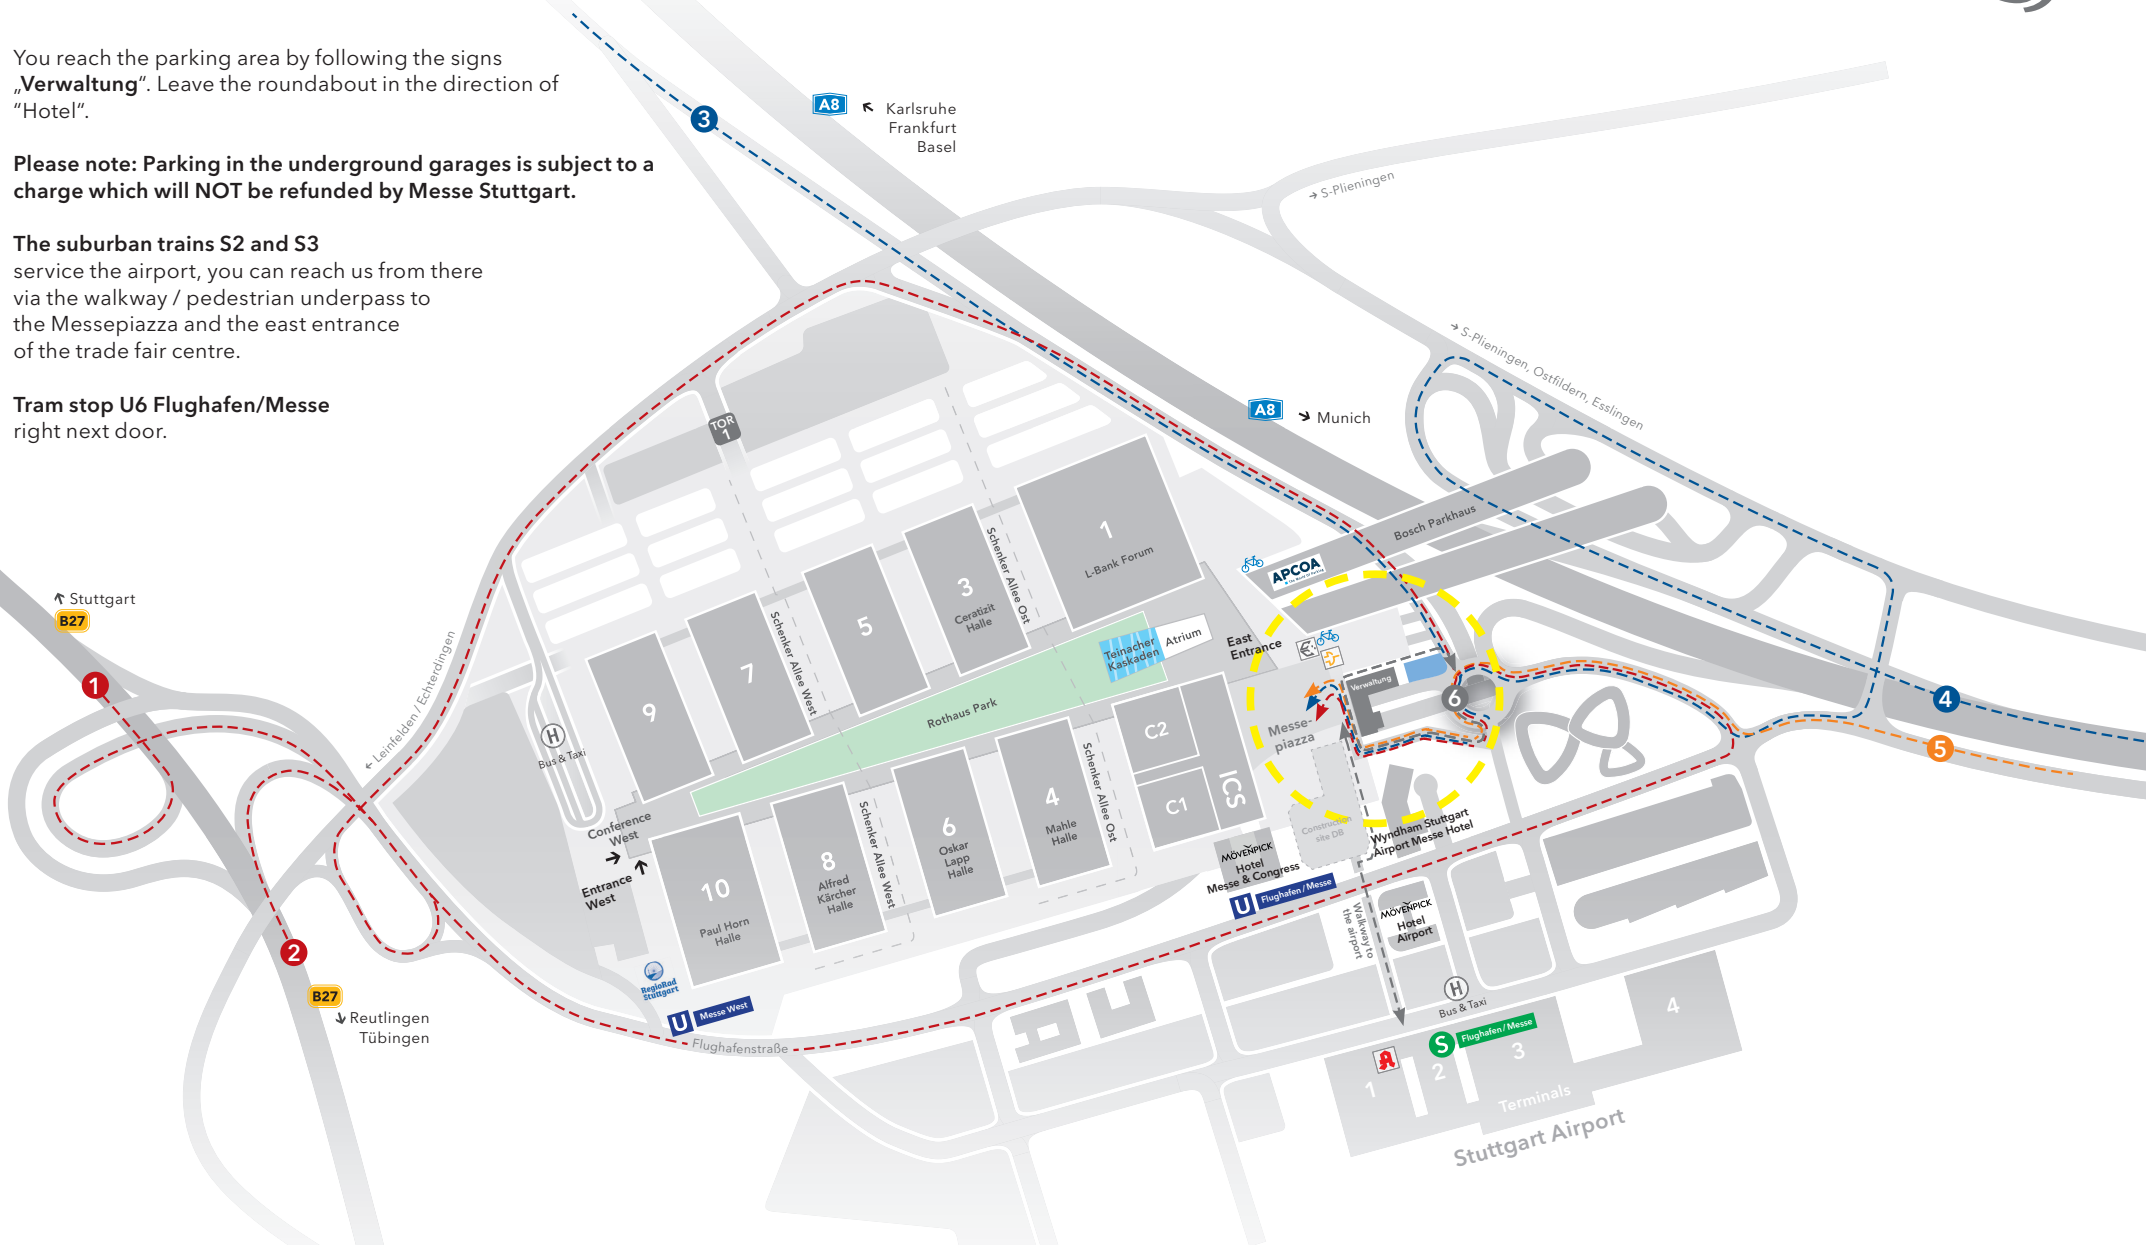

## Access to the Messepiazza square of Messe Stuttgart

You reach the parking area by following the signs „Verwaltung“. Leave the roundabout in the direction of "Hotel".

**Please note: Parking in the underground garages is subject to a charge which will NOT be refunded by Messe Stuttgart.**

**The suburban trains S2 and S3** service the airport, you can reach us from there via the walkway / pedestrian underpass to the Messepiazza and the east entrance of the trade fair centre.

**Tram stop U6 Flughafen/Messe** right next door.

**1** B27 from  
· Stuttgart

**2** B27 from  
· Tübingen  
· Reutlingen

**3** A8 from  
· Karlsruhe  
· Frankfurt  
· Basel

**4** A8 from  
· Munich

**5** From  
· Filderstadt-Bernhausen  
· Plieningen

**6** Delivery